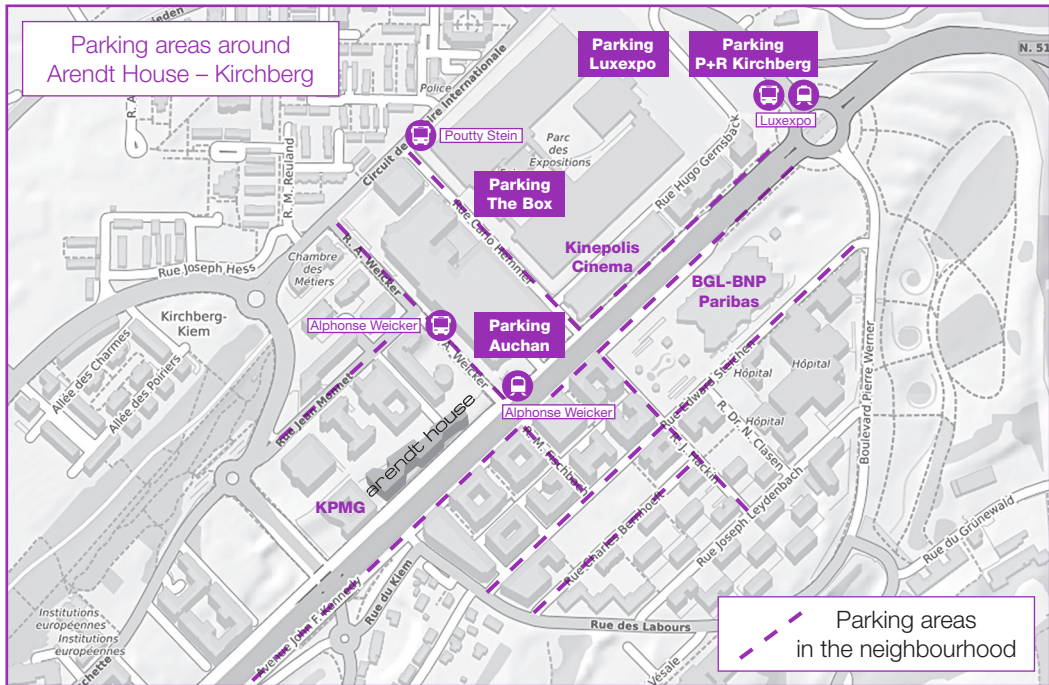

Parking areas around
Arendt House – Kirchberg

Parking
Luxexpo

Parking
P+R Kirchberg

Poutty Stein

Parking
The Box

Kinopolis
Cinema

BGL-BNP
Paribas

Alphonse Weicker

Parking
Auchan

Alphonse Weicker

KPMG

Parking areas
in the neighbourhood